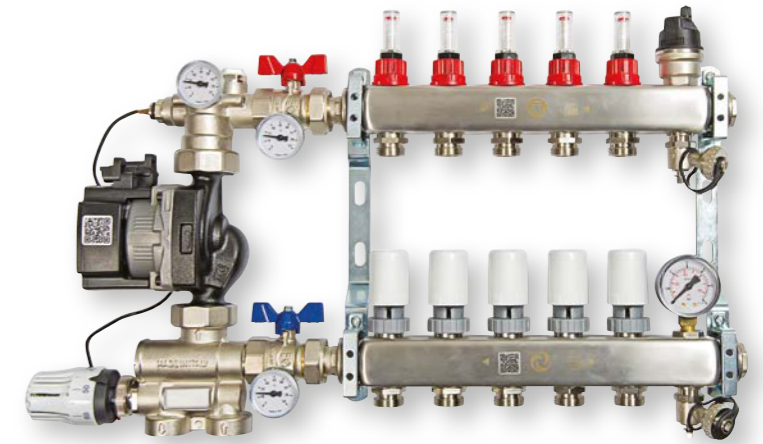

Pump pack and manifold sold separately.

PREMIUM PUMP PACK

The next generation pump pack from MYSON FLOORTEC works alongside the premium manifold to control the underfloor heating system, allowing it to work at a lower flow temperature.

50825PR

The pump pack is compatible with all MYSON manifolds, including the leading premium manifolds and is easily installed.

The fully assembled premium pump pack has all the advantages of before, including a high efficiency circulating pump which now comes assembled with a thermostatic mixing valve complete with integral non-return valve and flow regulating valve ideal for balancing large systems.

99305PR

50825PR

- 1 Manual air vent
- 2 0-80°C Temperature gauge
- 3 Remote sensing probe
- 4 Non-return valve
- 5 Grundfos UPM3 high efficiency circulating pump
- 6 Flow increase valve
- 7 Thermostatically controlled mixing valve