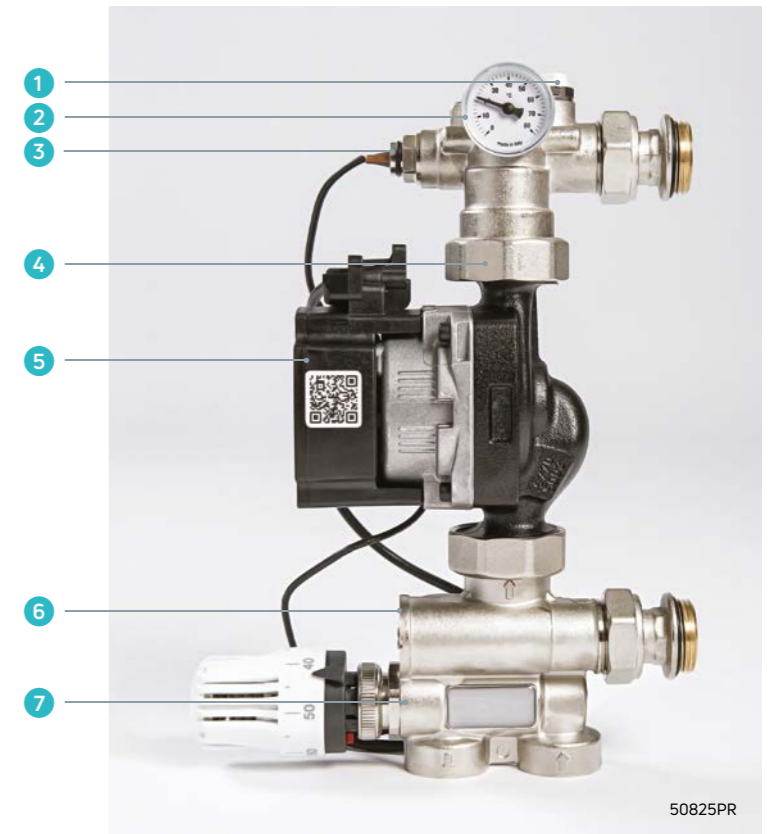

Pump pack and manifold sold separately.

PREMIUM PUMP PACK

The next generation pump pack from MYSON FLOORTEC works alongside the premium manifold to control the underfloor heating system, allowing it to work at a lower flow temperature.

50825PR

The pump pack is compatible with all MYSON manifolds, including the leading premium manifolds and is easily installed.

The fully assembled premium pump pack has all the advantages of before, including a high efficiency circulating pump which now comes assembled with a thermostatic mixing valve complete with integral non-return valve and flow regulating valve ideal for balancing large systems.

99305PR

50825PR

- 1 Manual air vent
- 2 0-80°C Temperature gauge
- 3 Remote sensing probe
- 4 Non-return valve
- 5 Grundfos UPM3 high efficiency circulating pump
- 6 Flow increase valve
- 7 Thermostatically controlled mixing valve