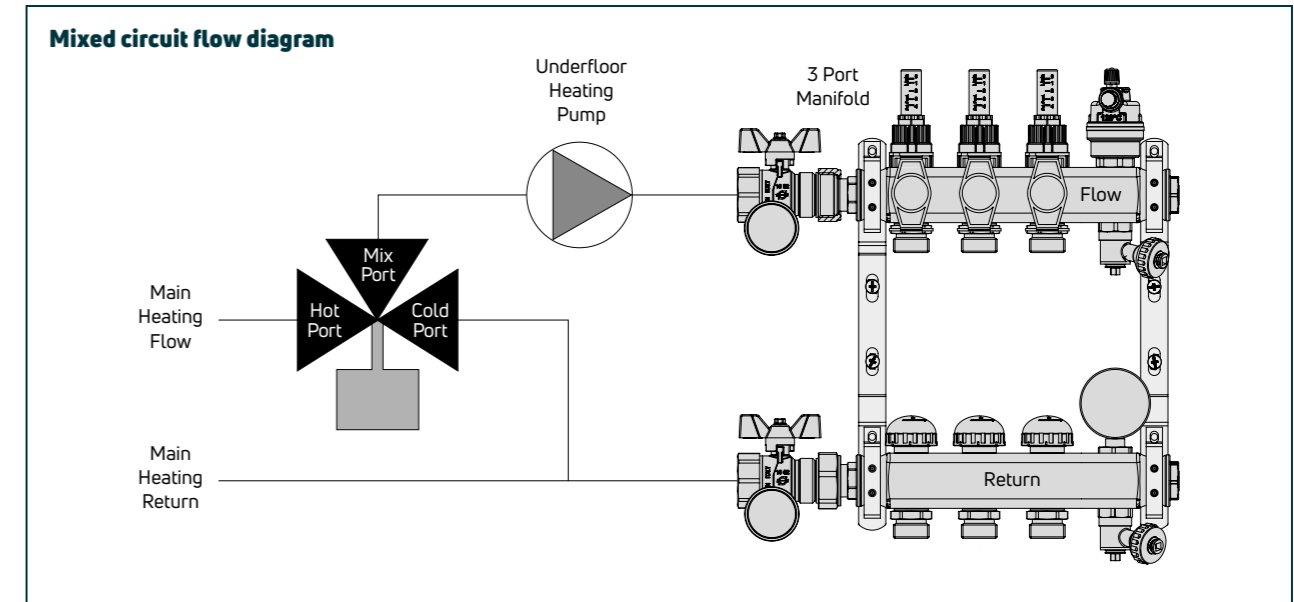

Controls are an essential part of every underfloor heating system. Each system requires at least one manifold, control centre, wiring centre and thermostat. MYSON FLOORTEC supply quality manifolds, isolating and blending valves and an A-rated pump. MYSON FLOORTEC also supplies wiring centres as well as a range of thermostats from basic digital thermostats to WiFi enabled touch controls.

MANIFOLD

UNISENZA WiFi

CONTROLS

PREMIUM MANIFOLDS

The MYSON FLOORTEC underfloor heating manifold is the central point to most underfloor heating systems. The manifold is responsible for distributing mixed water provided by the manifold control centre to each heating circuit.

MYSON have introduced their premium manifold as part of the complete bespoke system that is more compact, easier to use, and comes complete with all fittings and fixtures.

It is neat and compact in size and has a number of features and benefits that make it one of the leading manifolds on the market.

An instructional video for flow meters can be viewed on our **YouTube channel**

DELIVERY
2 - 5 working days.

Premium manifolds

Description	Order Code
2 port Premium Manifold	99302PR
3 port Premium Manifold	99303PR
4 port Premium Manifold	99304PR
5 port Premium Manifold	99305PR
6 port Premium Manifold	99306PR
7 port Premium Manifold	99307PR
8 port Premium Manifold	99308PR
9 port Premium Manifold	99309PR
10 port Premium Manifold	99310PR
11 port Premium Manifold	99311PR
12 port Premium Manifold	99312PR
Pipe Bend Support 14-17mm	50070
Pipe Bend Support 18-23mm	50071
¼" Blanking Cap	53084