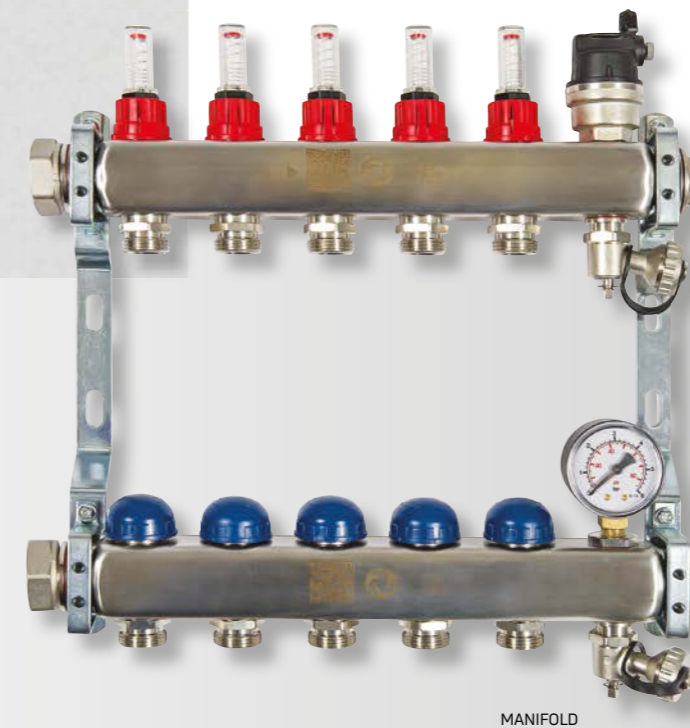

MYSON FLOORTEC underfloor heating offer a full range of quality controls to ensure that you get the most out of our underfloor heating systems. Our controls are designed by our heating experts to meet the requirements of our customers and will perfectly complement our systems.

Controls are an essential part of every underfloor heating system. Each system requires at least one manifold, control centre, wiring centre and thermostat. MYSON FLOORTEC supply quality manifolds, isolating and blending valves and an A-rated pump. MYSON FLOORTEC also supplies wiring centres as well as a range of thermostats from basic digital thermostats to WiFi enabled touch controls.

MANIFOLD

UNISENZA WiFi

CONTROLS

PREMIUM MANIFOLDS

The MYSON FLOORTEC underfloor heating manifold is the central point to most underfloor heating systems. The manifold is responsible for distributing mixed water provided by the manifold control centre to each heating circuit.