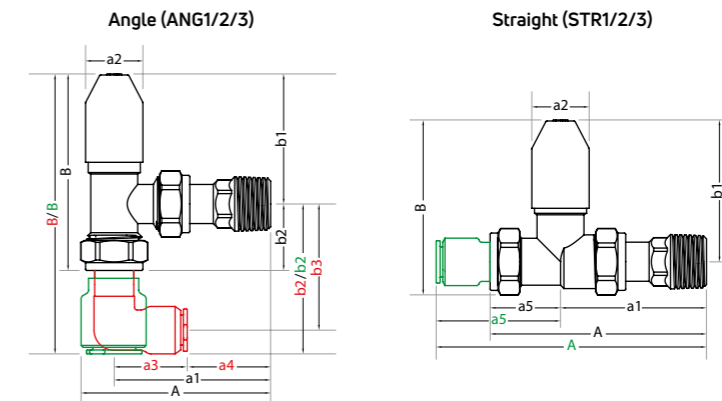

PETITE pushfit

10mm TRV Angle Chrome C/W Pushfit 90° Elbow	White	PETTRV10ACPF90	10
15mm TRV Angle Chrome C/W Pushfit 90° Elbow	White	PETTRV15ACPF90	10

PETITE pack

Radpack ½" Olive PETITE TRV & MATCHMATE Lockshield Pack Angle Chrome*	White	PETPAK1/2AC	10
Radpack 10mm PETITE TRV & MATCHMATE Lockshield Pack Angle Chrome	White	PETPAK10AC	10
Radpack 10mm PETITE TRV & MATCHMATE Lockshield Pack Angle Chrome Drain Off	White	PETPAK10ACD	10
Radpack 15mm PETITE TRV & MATCHMATE Lockshield Pack Angle Chrome	White	PETPAK15AC	10
Radpack 15mm PETITE TRV & MATCHMATE Lockshield Pack Angle Chrome Drain Off	White	PETPAK15ACD	10
Radpack 15mm PETITE TRV & MATCHMATE Lockshield Pack Straight Chrome	White	PETPAK15SC	10

PETITE pushfit pack

Radpack 10mm PETITE TRV & MATCHMATE Lockshield Pack Angle Chrome C/W Pushfit 90° Elbow	White	PETPAK10ACPF90	10
Radpack 10mm PETITE TRV & MATCHMATE Lockshield Pack Angle Chrome Drain Off C/W Pushfit 90° Elbow	White	PETPAK10ACDPF90	10

PETITE accessories

PETITE Thermostatic Head Only White	White	PETTRVHEADW	1
-------------------------------------	-------	-------------	---

*ROI only.

Technical information

Dimensions

DRAWING REFERENCE: 1 = Standard (Black); 2 = Pushfit (Green & Black); 3 = Pushfit 90° Elbow (Red & Black). Drawings for illustration purposes only.

Model	DWG Ref.	A (mm)	a1 (mm)	a2 (mm)	a3 (mm)	a4 (mm)	a5 (mm)	B (mm)	b1 (mm)	b2 (mm)	b3 (mm)
PETITE											
10mm TRV Angle Chrome	ANG1	86	62	49	-	-	-	130	101	29	-
15mm TRV Angle Chrome	ANG1	86	62	49	-	-	-	130	101	29	-
15mm TRV Straight Chrome	STR1	103	67	49	-	-	36	114	101	13	-
PETITE PUSHFIT											
10mm TRV Angle Chrome C/W Pushfit 90° Elbow	ANG3	86	62	49	28	34	-	155	101	54	45
15mm TRV Angle Chrome C/W Pushfit 90° Elbow	ANG3	86	62	49	34	28	-	164	101	63	50