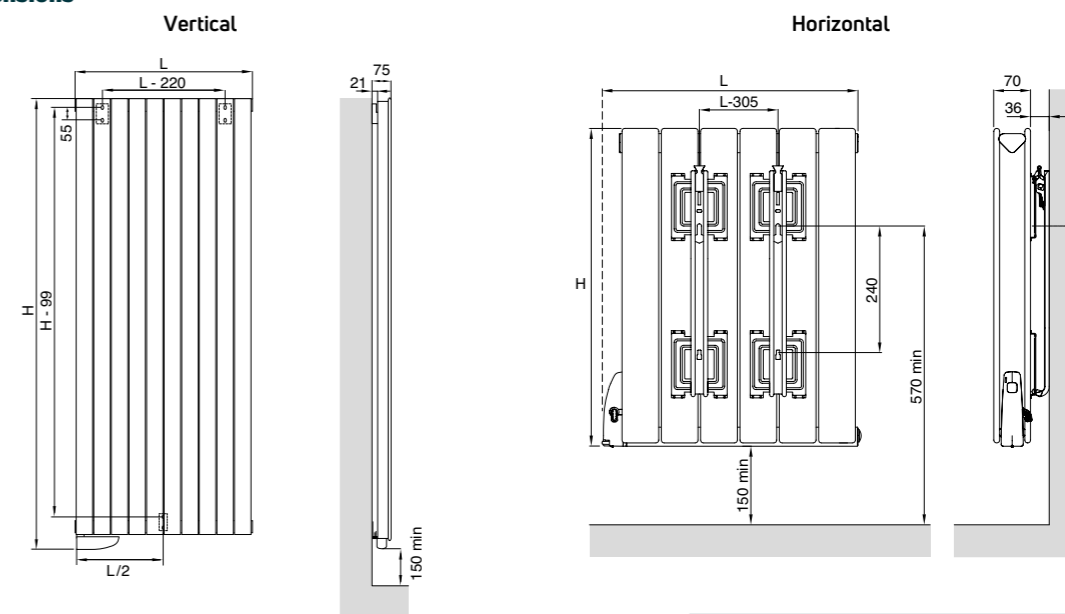

ELECTRIC DÉCOR HORIZONTAL

ELECTRIC DÉCOR VERTICAL

Dimensions

NB: All measurements are nominal.

General specification

- CERTIFICATION**
Produced under a quality management system - ISO 9001:2015, environmental management system - ISO 14001:2015 and Occupational health and safety management system - OHSAS 18001. Carries the CE mark and conforms to the Low Voltage Directive 2014/35/EU and the EMC Directive 2014/30/EU.
 - ACCESSORIES**
TOUCH4 - 4 zone touch screen programmer. Please see page 257.
 - SEALED ELECTRIC**
 - IP RATING**
IP44.
 - DELIVERY**
2 - 5 working days. Non-stocked items: 7 - 9 weeks.
 - WASTE DISPOSAL**
According to The WEEE Directive (2012/19/EU). Please see page 265.
 - ECO DESIGN DIRECTIVE**
Conforms to the standards (EU) 2015/1188.
 - GUARANTEE**
2 year guarantee from date of purchase against manufacturing defects.
 - COLOUR**
Finished in white (RAL 9016).
 - MATERIAL**
Manufactured from 1.25mm steel. Horizontal filled with a glycol mix, part water/ part anti-freeze. Vertical filled with mineral oil.
- For more general information, please see page 264.

ELECTHERMOS TOUCH4**

Technical information & heat outputs

ELECTRIC DÉCOR vertical

Order Code	Nominal Height (H) (mm)	Nominal Length (L) (mm)	Weight (kg)	Rated Watts
E6V10180	1835	455	30.36	1000
E9V10180*	1835	680	41.86	1500

ELECTRIC DÉCOR horizontal

E6V20060*	600	485	17.94	500
E8V20060*	600	635	23.00	750
E11V20060*	600	860	30.82	1000
E13V20060*	600	1010	36.80	1250

*Non-stock - made to order only.